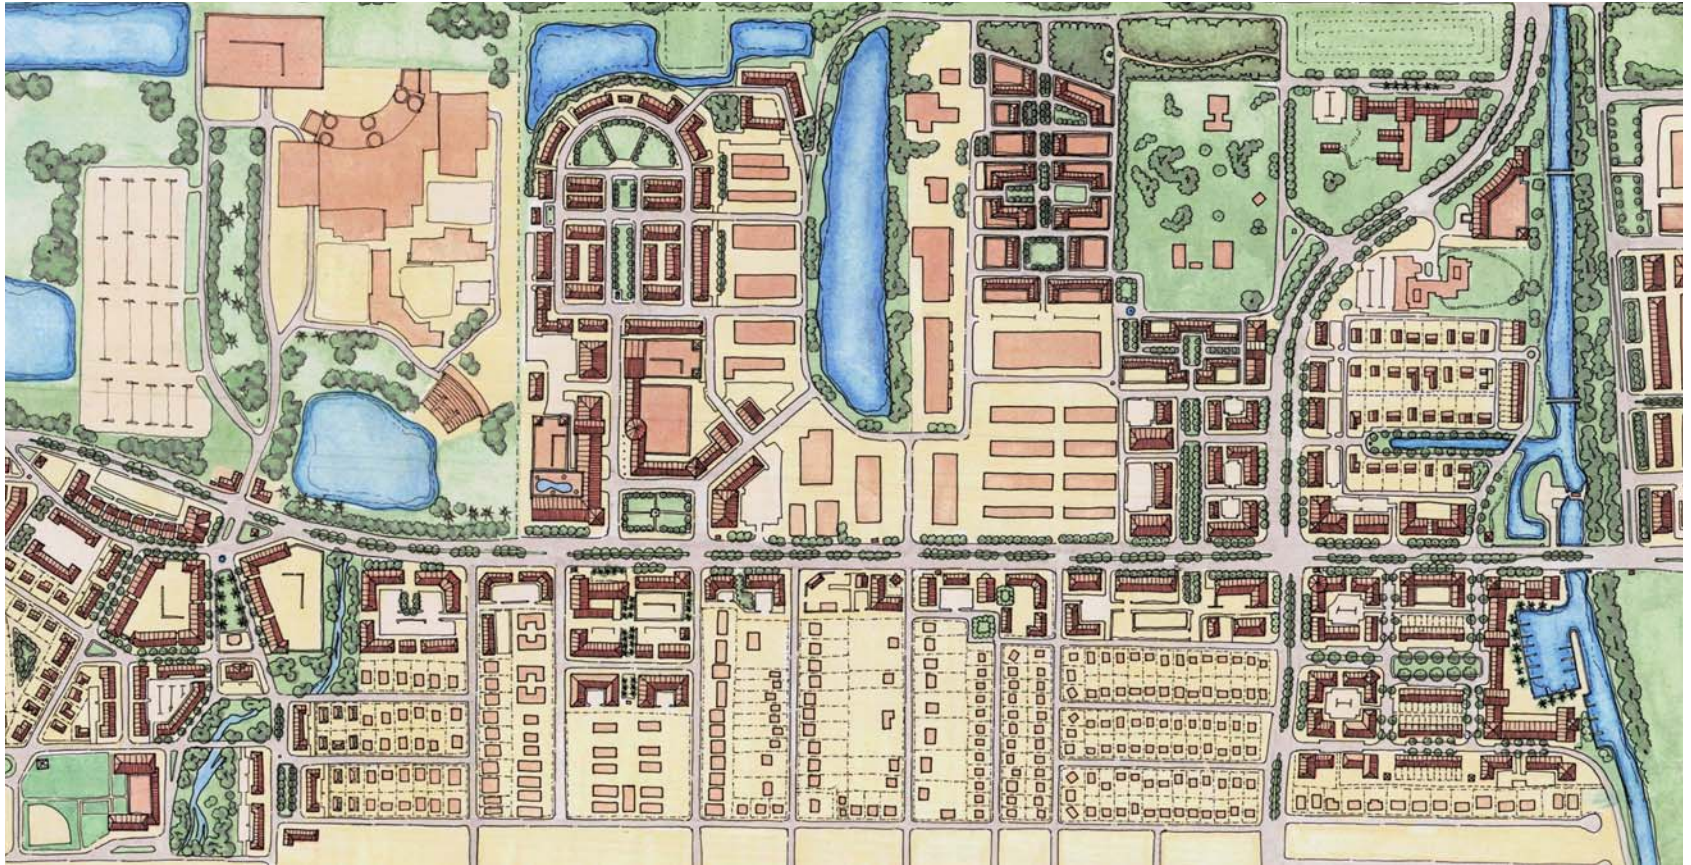

CITIZENS' MASTER PLAN

TREASURE COAST REGIONAL PLANNING COUNCIL
INDIAN RIVER - ST. LUCIE - MARTIN - PALM BEACH

T R E A S U R E C O A S T R E G I O N A L P L A N N I N G C O U N C I L
I N D I A N R I V E R - S T . L U C I E - M A R T I N - P A L M B E A C H